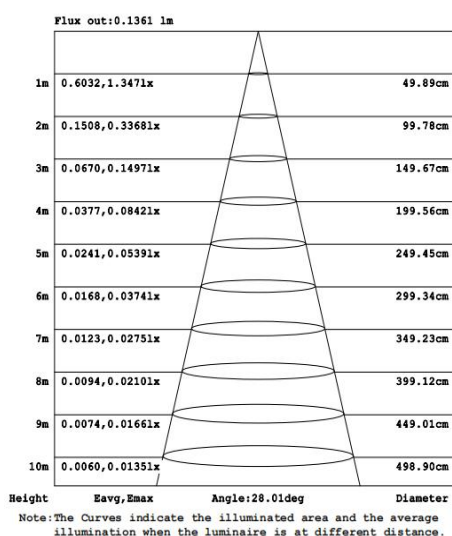

## Electrical Data

Nominal wattage (W)	15 W
Nominal Voltage (V)	220-240 V
Mains Frequency (Hz)	50/60 Hz
Nominal Current (mA)	117
LED Driver Current (mA)	400
LED Driver Voltage (VDC)	28-40V
LED Driver Efficiency (%)	...
Power Factor $\lambda$	0.55C
Total harmonic distortion (%)	...
Operating mode	Built in LED driver

## Photometrical data

Luminous flux $\pm 10\%$ (lm)	1421 lm
Luminous efficacy	94 lm/w
Color temperature	3000 K
Light color (designation)	Warm White
Color rendering index Ra	$\geq 80$
Standard deviation of color matching	$\leq 5$ SDCM
Luminous intensity/cd	8448
Flickering	Flicker free
Beam angle	194°

## Dimensions & Weight

Diameter (mm)	108
Height (mm)	150
Product weight (g)	775