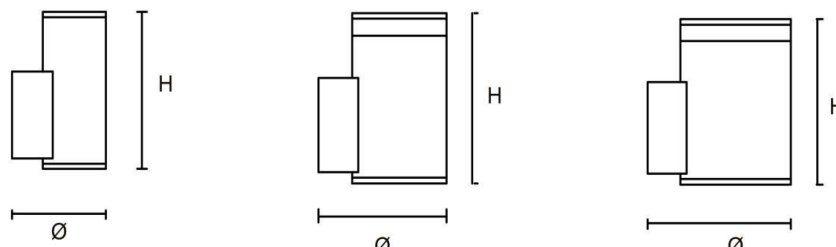

## Photometrical data

Luminous flux $\pm 10\%$ (lm)	1421 lm
Luminous efficacy	94 lm/w
Color temperature	3000 K
Light color (designation)	Warm White
Color rendering index Ra	$\geq 80$
Standard deviation of color matching	$\leq 5$ SDCM
Luminous intensity/cd	8448
Flickering	Flicker free
Beam angle	194°

## Dimensions & Weight

Diameter (mm)	108
Height (mm)	150
Product weight (g)	775