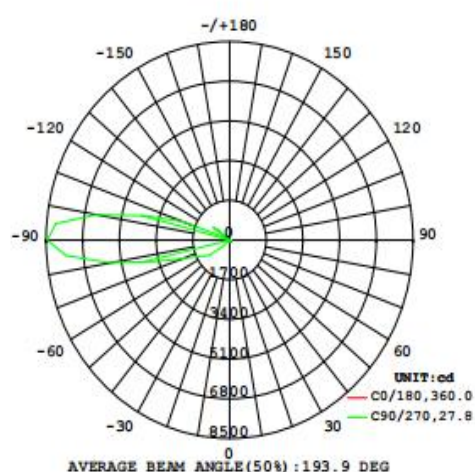

## Electrical Data

Nominal wattage (W)	15 W
Nominal Voltage (V)	220-240 V
Mains Frequency (Hz)	50/60 Hz
Nominal Current (mA)	117
LED Driver Current (mA)	400
LED Driver Voltage (VDC)	28-40V
LED Driver Efficiency (%)	...
Power Factor $\lambda$	0.55C
Total harmonic distortion (%)	...
Operating mode	Built in LED driver

## Photometrical data

Luminous flux $\pm 10\%$ (lm)	1421 lm
Luminous efficacy	94 lm/w
Color temperature	3000 K
Light color (designation)	Warm White
Color rendering index Ra	$\geq 80$
Standard deviation of color matching	$\leq 5$ SDCM
Luminous intensity/cd	8448
Flickering	Flicker free
Beam angle	194°