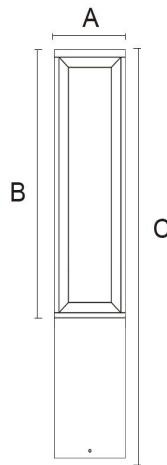

Electrical Data

Nominal wattage (W)	20W
Nominal Voltage (V)	220-240V
Mains Frequency (Hz)	50
Nominal Current (mA)	179
Power Factor λ	0.6
Total harmonic distortion (%)	...
Operating mode	Built in

Photometrical data

Dimensions & Weight

Diameter (mm)/A	150
Height (mm)/C	900
Product weight (g)	...

Material & Colors

Product color	Black housing / White LGP
Housing color	Black
Body material	Aluminum
Cover material	PC
Mercury content	0.0 mg