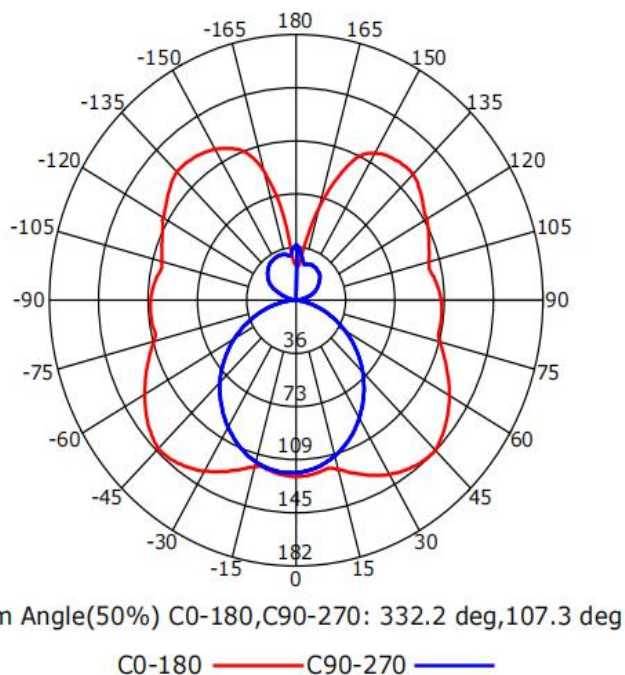

Electrical Data

Nominal wattage (W)	20W
Nominal Voltage (V)	220-240V
Mains Frequency (Hz)	50
Nominal Current (mA)	179
Power Factor λ	0.6
Total harmonic distortion (%)	...
Operating mode	Built in

Photometrical data

Luminous flux $\pm 10\%$ (lm)	1006 lm
Luminous efficacy	45 lm/w
Color temperature	3000K
Light color (designation)	Warm White
Color rendering index Ra	≥ 80
Standard deviation of color matching	≤ 5 SDCM
Luminous intensity/cd	145
Flickering	Flicker free
Beam angle	C0-180,325 ° C90-270,107 °