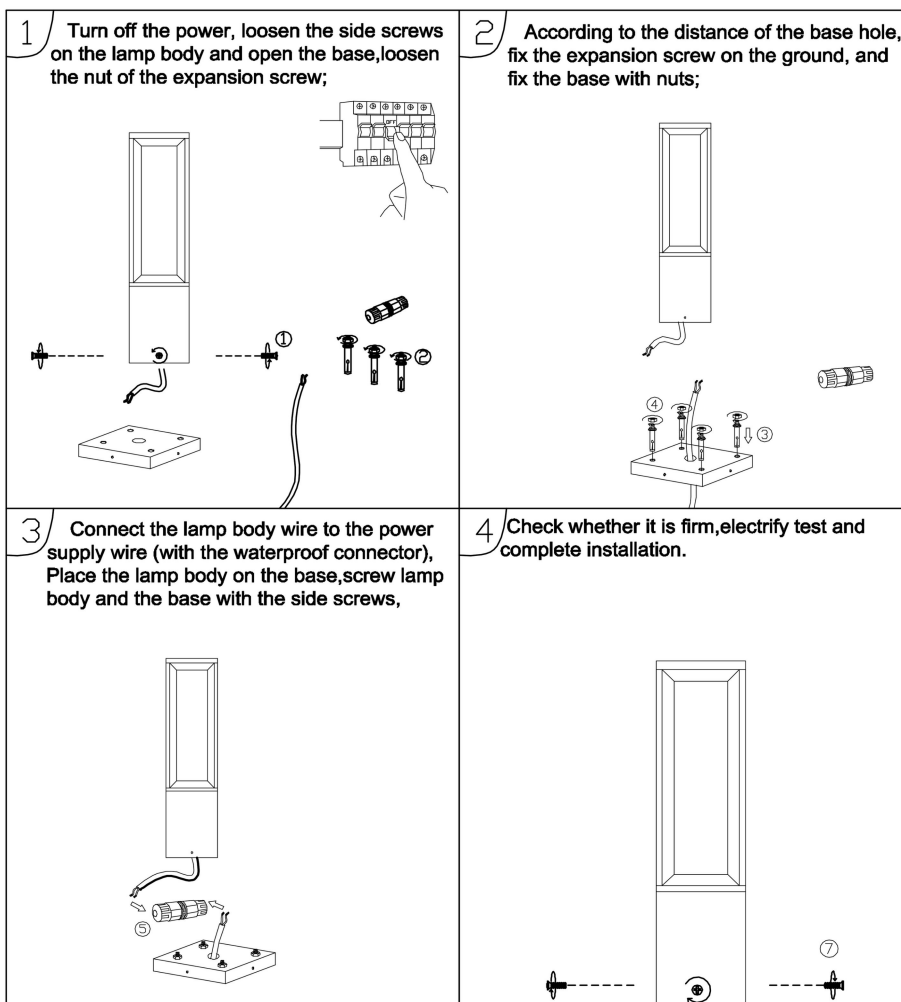

Certificates & Lifespan

Life (h)	30,000
Certificates	CB LVD EMC RoHS
Standards	ISO9001:2015

Logistical Data

Product code	Dimensions (L*W*H)	Pcs/ carton	G.W. kg	Volume CBM
HYD-L03-K12B-20W	36*36*95 cm	4	...	0.12312

Installation Method

Disclaimer

Subject to change without notice. Errors and omission excepted. Always make sure to use the most recent release