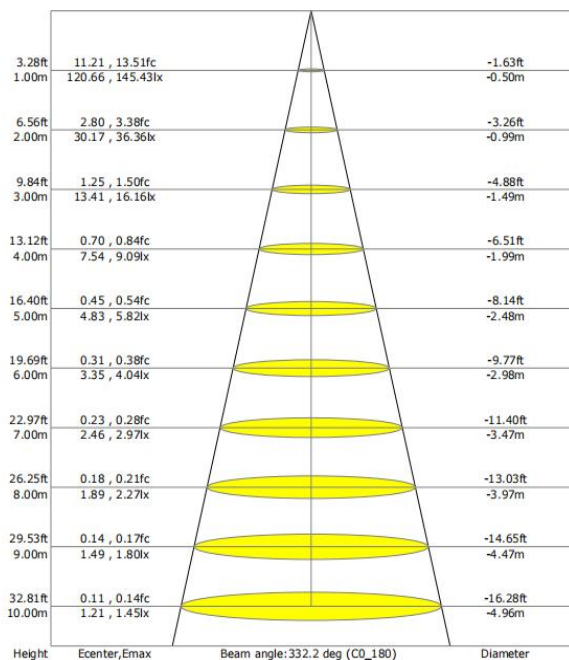

Electrical Data

Nominal wattage (W)	20W
Nominal Voltage (V)	220-240V
Mains Frequency (Hz)	50
Nominal Current (mA)	179
Power Factor λ	0.6
Total harmonic distortion (%)	...
Operating mode	Built in

Photometrical data

Luminous flux $\pm 10\%$ (lm)	1006 lm
Luminous efficacy	45 lm/w
Color temperature	3000K
Light color (designation)	Warm White
Color rendering index Ra	≥ 80
Standard deviation of color matching	≤ 5 SDCM
Luminous intensity/cd	145
Flickering	Flicker free
Beam angle	C0-180,325 ° C90-270,107 °

Dimensions & Weight

Diameter (mm)/A	150
Height (mm)/C	900
Product weight (g)	...

Material & Colors

Product color	Black housing / White LGP
Housing color	Black
Body material	Aluminum
Cover material	PC
Mercury content	0.0 mg