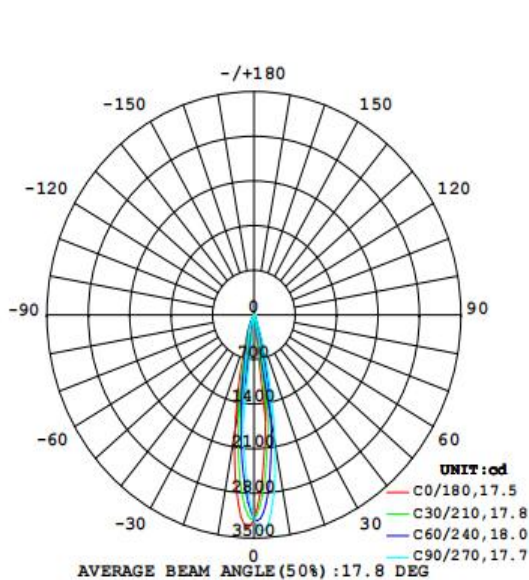

Electrical Data

Nominal wattage (W)	10W
Nominal Voltage (V)	220-240V
Mains Frequency (Hz)	50
Nominal Current (mA)	78
LED Driver Current (mA)	250
LED Driver Voltage (VDC)	28-42
LED Driver Efficiency (%)	≥83%
Power Factor λ	0.55
Total harmonic distortion (%)	...
Operating mode	Built in

Photometrical data

Luminous flux ±10% (lm)	466 lm
Luminous efficacy	47 lm/w
Color temperature	3000K
Light color (designation)	Warm White
Color rendering index Ra	≥ 80
Standard deviation of color matching	≤ 5 SDCM
Luminous intensity/cd	3668
Flickering	Flicker free
Beam angle	18 °

Dimensions & Weight

Diameter (mm)/A&B	64*138
Height (mm)/C	310
Product weight (g)	...

Material & Colors

Product color	Black
Housing color	Black
Body material	Aluminum
Cover material	Glass
Mercury content	0.0 mg