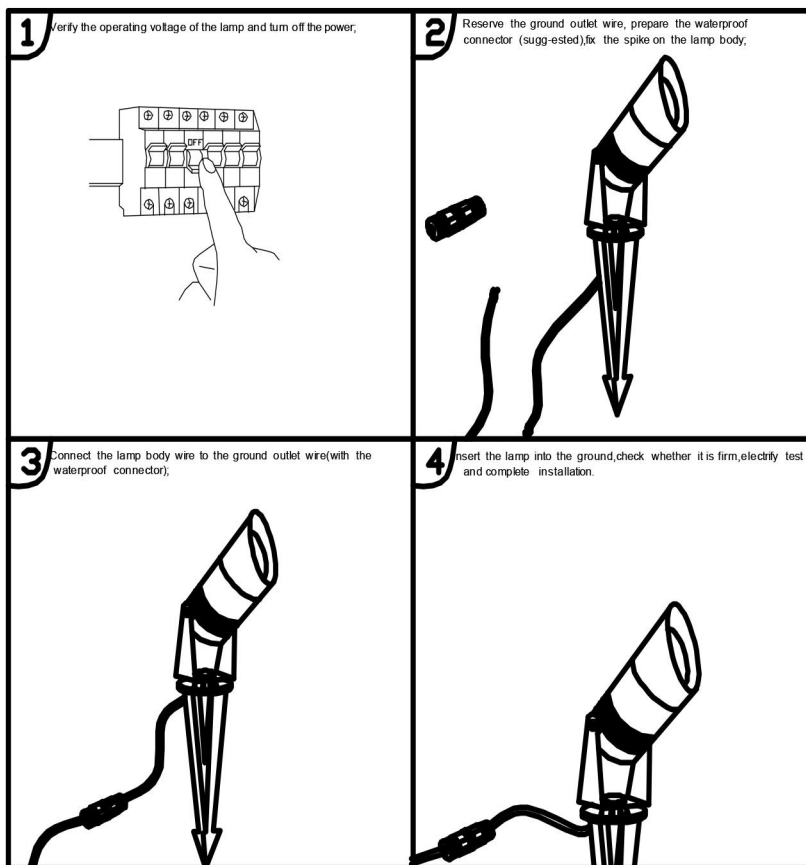

Certificates & Lifespan

Life (h)	30,000
Certificates	CB LVD EMC RoHS
Standards	ISO9001:2015

Logistical Data

Product code	Dimensions (L*W*H)	Pcs/ carton	G.W. kg	Volume CBM
HYD-L01-C-10W	48*48*24	20	...	0.05530

Installation Method

Disclaimer

Subject to change without notice. Errors and omission excepted. Always make sure to use the most recent release