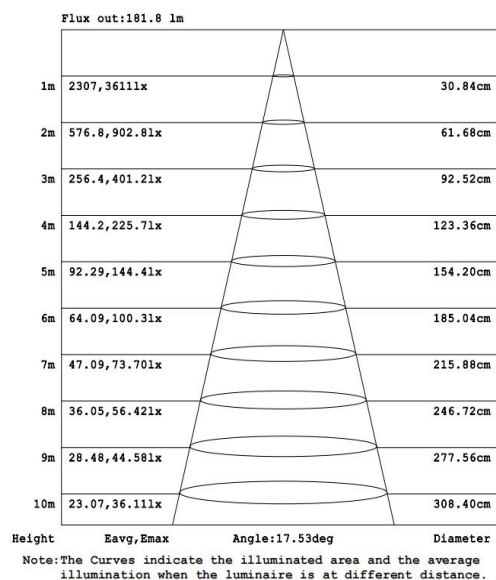

Electrical Data

Nominal wattage (W)	10W
Nominal Voltage (V)	220-240V
Mains Frequency (Hz)	50
Nominal Current (mA)	78
LED Driver Current (mA)	250
LED Driver Voltage (VDC)	28-42
LED Driver Efficiency (%)	≥83%
Power Factor λ	0.55
Total harmonic distortion (%)	...
Operating mode	Built in

Photometrical data

Luminous flux ±10% (lm)	466 lm
Luminous efficacy	47 lm/w
Color temperature	3000K
Light color (designation)	Warm White
Color rendering index Ra	≥ 80
Standard deviation of color matching	≤ 5 SDCM
Luminous intensity/cd	3668
Flickering	Flicker free
Beam angle	18 °

Dimensions & Weight

Diameter (mm)/A&B	64*138
Height (mm)/C	310
Product weight (g)	...

Material & Colors

Product color	Black
Housing color	Black
Body material	Aluminum
Cover material	Glass
Mercury content	0.0 mg