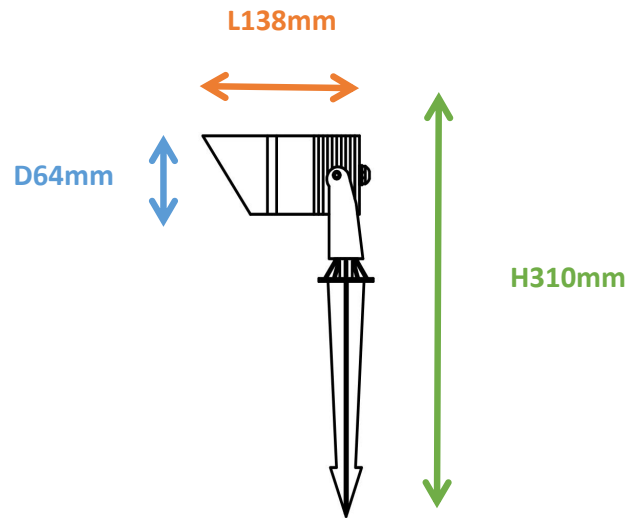

Photometrical data

Luminous flux ±10% (lm)	466 lm
Luminous efficacy	47 lm/w
Color temperature	3000K
Light color (designation)	Warm White
Color rendering index Ra	≥ 80
Standard deviation of color matching	≤ 5 SDCM
Luminous intensity/cd	3668
Flickering	Flicker free
Beam angle	18 °

Dimensions & Weight

Diameter (mm)/A&B	64*138
Height (mm)/C	310
Product weight (g)	...

Material & Colors

Product color	Black
Housing color	Black
Body material	Aluminum
Cover material	Glass
Mercury content	0.0 mg

Application & Mounting

Ambient temperature range	-10°C~+40 °C
Temperature range at storage	-10°C~+40 °C
Type of connection	Screw terminal
Type of protection	IP65
Dimmable	No
Mounting type	Recessed
Mounting location	underground
Application environment	Outdoor
Cut size (mm)	No
LED module replaceable	Not replaceable
With light source	Yes