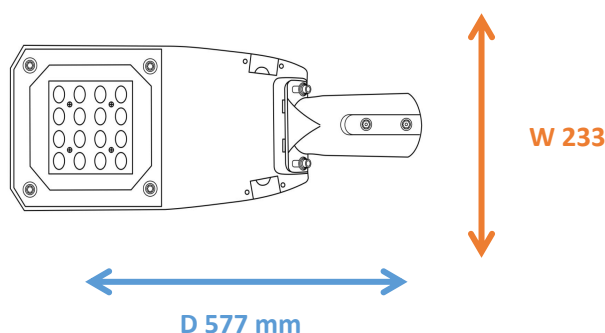

Photometrical data

Luminous flux $\pm 10\%$ (lm)	7428 lm
Luminous efficacy	124 lm/w
Color temperature	6500K
Light color (designation)	Cold White
Color rendering index Ra	≥ 80
Standard deviation of color matching	≤ 5 SDCM
Luminous intensity/cd	4050
Flickering	Flicker free
Beam angle	87°

6500K

Dimensions & Weight

Diameter (mm)	577*233
Height (mm)	103
Product weight (g)	3988

Material & Colors

Product color	Gray heat sink / Gray frame/Clear Glass
Housing color	Gray
Body material	Aluminum
Cover material	Glass
Mercury content	0.0 mg

Application & Mounting

Ambient temperature range	-40°C - +55 °C
Temperature range at storage	-40°C - +80 °C
Type of connection	Screwless terminal
Type of protection	IP65
Dimmable	No
Mounting type	Surface mounted/Suspended
Mounting location	Ceiling
Application environment	Indoor/Outdoor
Cut size (mm)	No
LED module replaceable	Not replaceable
With light source	Yes