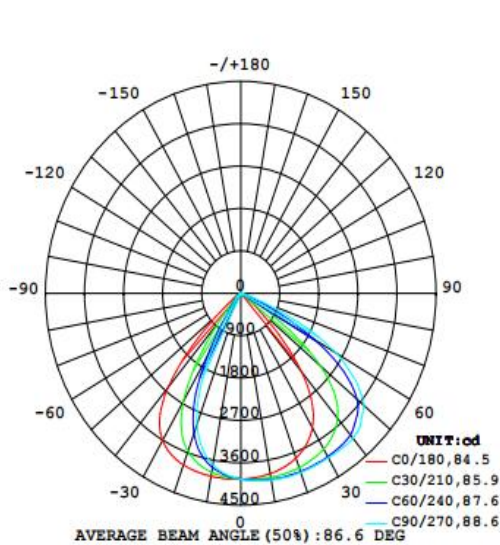

Nominal wattage (W)	60W
Nominal Voltage (V)	220-240 V
Mains Frequency (Hz)	50/60 Hz
Nominal Current (mA)	279
LED Driver Current (mA)	1120
LED Driver Voltage (Vdc)	24-50
LED Driver Efficiency (%)	...
Power Factor λ	0.95
Total harmonic distortion (%)	...
Operating mode	Built in LED driver

Photometrical data

Luminous flux $\pm 10\%$ (lm)	7428 lm
Luminous efficacy	124 lm/w
Color temperature	6500K
Light color (designation)	Cold White
Color rendering index Ra	≥ 80
Standard deviation of color matching	≤ 5 SDCM
Luminous intensity/cd	4050
Flickering	Flicker free
Beam angle	87°

6500K

Dimensions & Weight

Diameter (mm)	577*233
Height (mm)	103
Product weight (g)	3988

Material & Colors

Product color	Gray heat sink / Gray frame/Clear Glass
Housing color	Gray
Body material	Aluminum
Cover material	Glass
Mercury content	0.0 mg