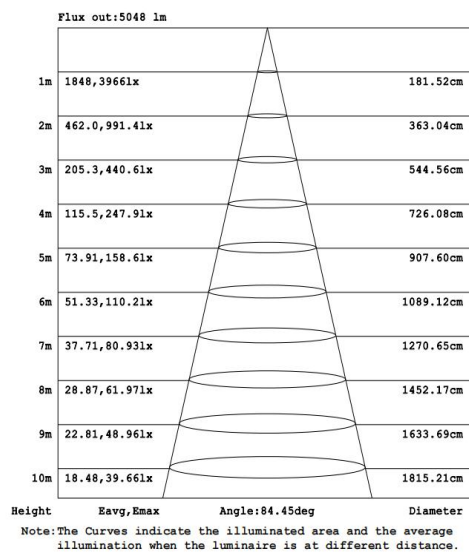

Nominal wattage (W)	60W
Nominal Voltage (V)	220-240 V
Mains Frequency (Hz)	50/60 Hz
Nominal Current (mA)	279
LED Driver Current (mA)	1120
LED Driver Voltage (Vdc)	24-50
LED Driver Efficiency (%)	...
Power Factor λ	0.95
Total harmonic distortion (%)	...
Operating mode	Built in LED driver

Photometrical data

Luminous flux $\pm 10\%$ (lm)	7428 lm
Luminous efficacy	124 lm/w
Color temperature	6500K
Light color (designation)	Cold White
Color rendering index Ra	≥ 80
Standard deviation of color matching	≤ 5 SDCM
Luminous intensity/cd	4050
Flickering	Flicker free
Beam angle	87°

6500K

Dimensions & Weight

Diameter (mm)	577*233
Height (mm)	103
Product weight (g)	3988

Material & Colors

Product color	Gray heat sink / Gray frame/Clear Glass
Housing color	Gray
Body material	Aluminum
Cover material	Glass
Mercury content	0.0 mg