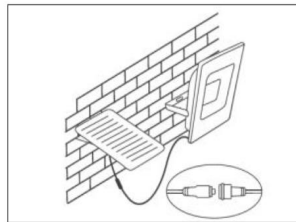

Application & Mounting

Ambient temperature range	-10-45 °C
Temperature range at storage	-25-60 °C
Type of connection	Screwless terminal
Type of protection	IP65
Dimmable	No
Mounting type	Put/Suspension
Mounting location	Underground/Wall/Ceiling
Application environment	Indoor/Outdoor
Cut size (mm)	No
LED module replaceable	Not replaceable
With light source	Yes

Certificates & Lifespan

Life (h)	50,000
Certificates	CB CE LVD EMC
Standards	ISO9001:2015

Logistical Data

Product code	Dimensions (L*W*H)	Pcs/ carton	G.W. kg	Volume CBM
HYD-409-80W

Installation Method

Fix the lamp and the solar panel with stainless steel screws.

Make sure to connect the plug firmly.

Install the LED flood lights in the ground, wall, and ceiling

Disclaimer

Subject to change without notice. Errors and omission excepted. Always make sure to use the most recent release.