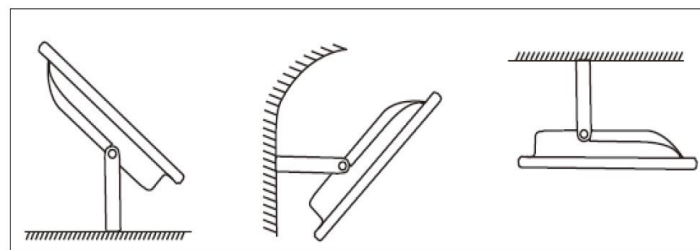

Install the LED flood lights in the ground, wall, and ceiling

Disclaimer

Subject to change without notice. Errors and omission excepted. Always make sure to use the most recent release.