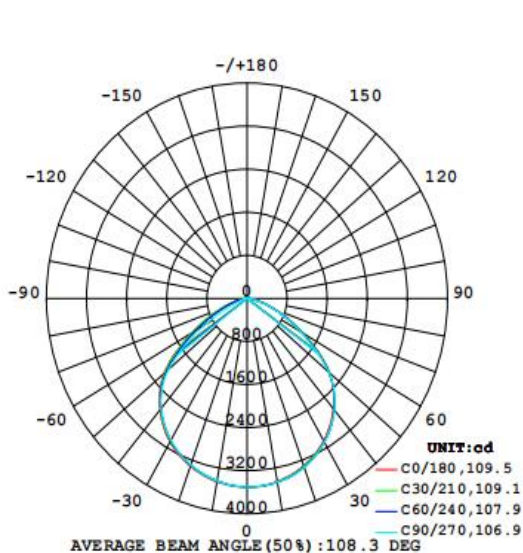

Photometrical data

Luminous flux $\pm 10\%$ (lm)	9130 lm
Luminous efficacy	115 lm/w
Color temperature	6500K
Light color (designation)	Cold White
Color rendering index Ra	≥ 80
Standard deviation of color matching	≤ 5 SDCM
Luminous intensity/cd	3503
Flickering	Flicker free
Beam angle	108 °

6500K

Dimensions & Weight

Diameter (mm)	290*228
Height (mm)	26
Product weight (g)	1411

Material & Colors

Product color	Black housing / White Frame
Housing color	Black
Body material	Aluminum
Cover material	Glass
Mercury content	0.0 mg