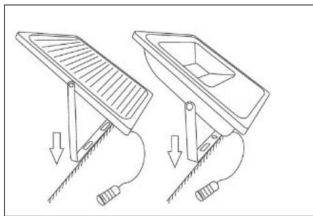

Logistical Data

Product code	Dimensions (L*W*H)	Pcs/ carton	G.W. kg	Volume CBM
HYD-409-80W	...	...	...	...

Installation Method

Fix the lamp and the solar panel with stainless steel screws.