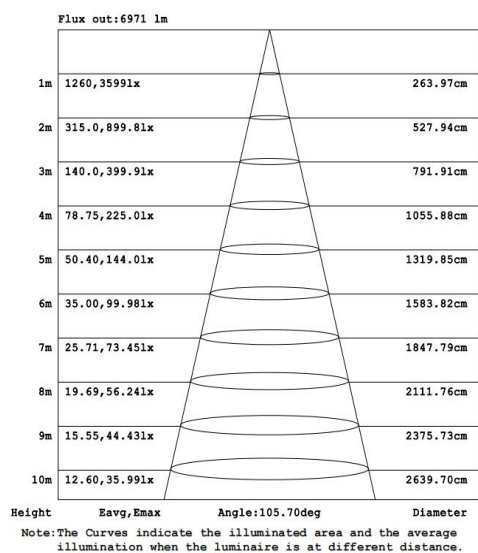

Photometrical data

Luminous flux $\pm 10\%$ (lm)	9130 lm
Luminous efficacy	115 lm/w
Color temperature	6500K
Light color (designation)	Cold White
Color rendering index Ra	≥ 80
Standard deviation of color matching	≤ 5 SDCM
Luminous intensity/cd	3503
Flickering	Flicker free
Beam angle	108 °

6500K

Dimensions & Weight

Diameter (mm)	290*228
Height (mm)	26
Product weight (g)	1411

Material & Colors

Product color	Black housing / White Frame
Housing color	Black
Body material	Aluminum
Cover material	Glass
Mercury content	0.0 mg