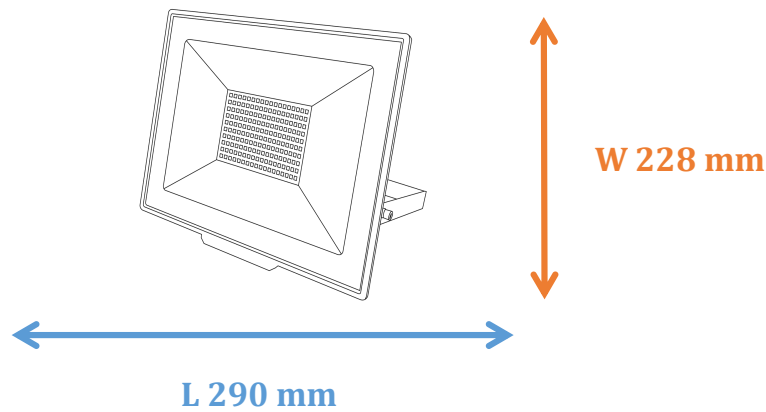

Photometrical data

Luminous flux $\pm 10\%$ (lm)	9130 lm
Luminous efficacy	115 lm/w
Color temperature	6500K
Light color (designation)	Cold White
Color rendering index Ra	≥ 80
Standard deviation of color matching	≤ 5 SDCM
Luminous intensity/cd	3503
Flickering	Flicker free
Beam angle	108 °

6500K

Dimensions & Weight

Diameter (mm)	290*228
Height (mm)	26
Product weight (g)	1411

Material & Colors

Product color	Black housing / White Frame
Housing color	Black
Body material	Aluminum
Cover material	Glass
Mercury content	0.0 mg

Application & Mounting

Ambient temperature range	-10-45 °C
Temperature range at storage	-25-60 °C
Type of connection	Screwless terminal
Type of protection	IP65
Dimmable	No
Mounting type	Put/Suspension
Mounting location	Underground/Wall/Ceiling
Application environment	Indoor/Outdoor
Cut size (mm)	No
LED module replaceable	Not replaceable
With light source	Yes