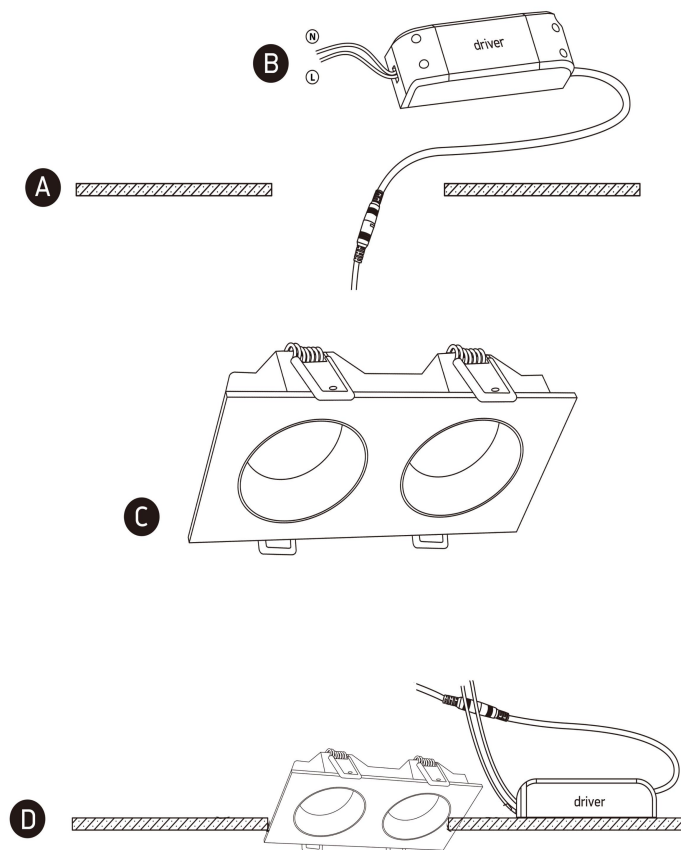

Certificates & Lifespan

Life (h)	50,000
Certificates	CB CE LVD EMC
Standards	ISO9001:2015

Logistical Data

Product code	Dimensions (L*W*H)	Pcs/ carton	G.W. kg	Volume CBM
HYD-343S-7W*2	...	...	...	...

Installation Method

Disclaimer

Subject to change without notice. Errors and omission excepted. Always make sure to use the most recent release.