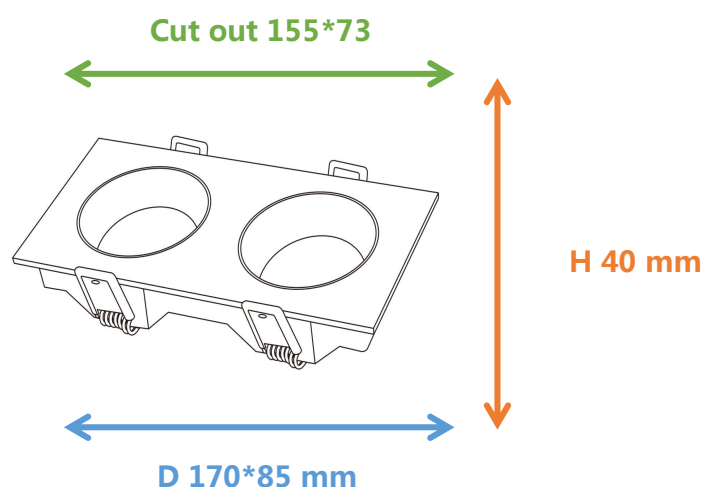

Photometrical data

Luminous flux $\pm 10\%$ (lm)	1630 lm
Luminous efficacy	111 lm/w
Color temperature	4000K
Light color (designation)	Natural White
Color rendering index Ra	≥ 80
Standard deviation of color matching	≤ 5 SDCM
Luminous intensity/cd	3886
Flickering	Flicker free
Beam angle	32 °

4000K

Dimensions & Weight

Diameter (mm)	170*85
Height (mm)	40
Product weight (g) / Housing	328

Material & Colors

Product color	White
Housing color	White
Body material	Aluminum
Cover material	PC
Mercury content	0.0 mg

Application & Mounting

Ambient temperature range	-20°C~+45 °C
Temperature range at storage	-20°C~+60 °C
Type of connection	Screwless terminal
Type of protection	IP20
Dimmable	No
Mounting type	Recessed
Mounting location	Ceiling
Application environment	Indoor
Cut size (mm)	155*73
LED module replaceable	Not replaceable
With light source	Yes