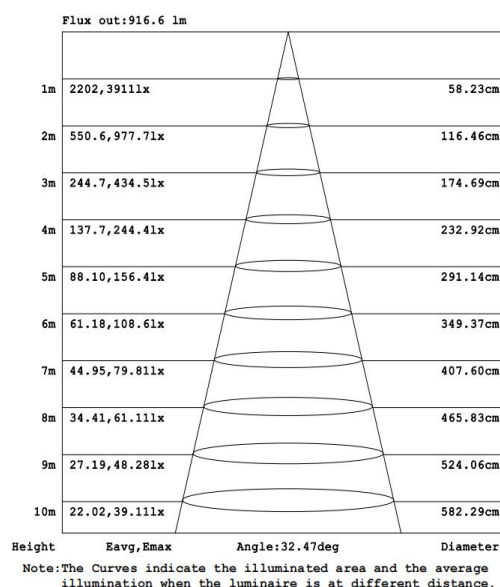

Features

- Warranty 5 years
- PC, Good light transmission
- Small size, light weight, buckle design, easy to install
- Die-cast aluminum, good heat dissipation, reduce light decay

Electrical Data

Nominal wattage (W)	7W*2
Nominal Voltage (V)	220-240 V
Mains Frequency (Hz)	50
Nominal Current (mA)	122
LED Driver Current (mA)	300
LED Driver Voltage (VDC)	15-24
LED Driver Efficiency (%)	80%
Power Factor λ	0.5C
Total harmonic distortion (%)	...
Operating mode	External LED driver

Photometrical data

Luminous flux $\pm 10\%$ (lm)	1630 lm
Luminous efficacy	111 lm/w
Color temperature	4000K
Light color (designation)	Natural White
Color rendering index Ra	≥ 80
Standard deviation of color matching	≤ 5 SDCM
Luminous intensity/cd	3886
Flickering	Flicker free
Beam angle	32 °

4000K

Dimensions & Weight

Diameter (mm)	170*85
Height (mm)	40
Product weight (g) / Housing	328

Material & Colors

Product color	White
Housing color	White
Body material	Aluminum
Cover material	PC
Mercury content	0.0 mg