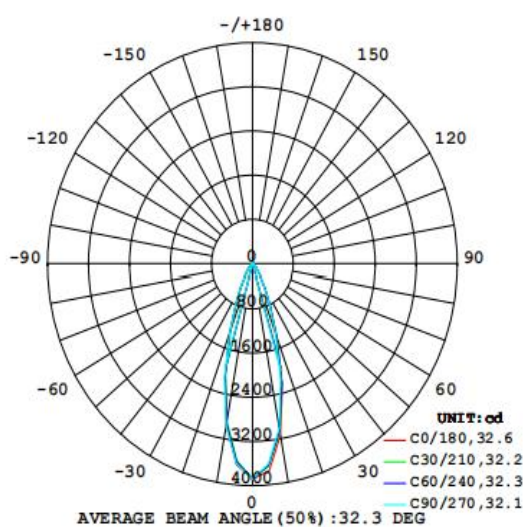

Features

- Warranty 5 years
- PC, Good light transmission
- Small size, light weight, buckle design, easy to install
- Die-cast aluminum, good heat dissipation, reduce light decay

Electrical Data

Nominal wattage (W)	7W*2
Nominal Voltage (V)	220-240 V
Mains Frequency (Hz)	50
Nominal Current (mA)	122
LED Driver Current (mA)	300
LED Driver Voltage (VDC)	15-24
LED Driver Efficiency (%)	80%
Power Factor λ	0.5C
Total harmonic distortion (%)	...
Operating mode	External LED driver

Photometrical data

Luminous flux $\pm 10\%$ (lm)	1630 lm
Luminous efficacy	111 lm/w
Color temperature	4000K
Light color (designation)	Natural White
Color rendering index Ra	≥ 80
Standard deviation of color matching	≤ 5 SDCM
Luminous intensity/cd	3886
Flickering	Flicker free
Beam angle	32 °

4000K

Dimensions & Weight

Diameter (mm)	170*85
Height (mm)	40
Product weight (g) / Housing	328

Material & Colors

Product color	White
Housing color	White
Body material	Aluminum
Cover material	PC
Mercury content	0.0 mg