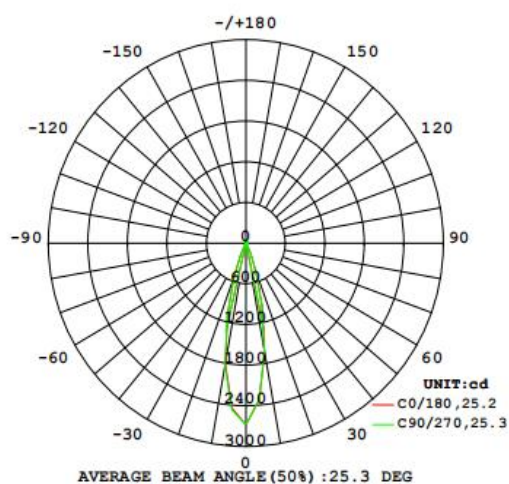

Features

- Warranty 5 years
- Good light transmission
- Small size, light weight, buckle design, easy to install
- Die-cast aluminum, good heat dissipation, reduce light decay

Electrical Data

Nominal wattage (W)	7W
Nominal Voltage (V)	220-240 V
Mains Frequency (Hz)	50
Nominal Current (mA)	60
LED Driver Current (mA)	300
LED Driver Voltage (VDC)	15-24
LED Driver Efficiency (%)	80%
Power Factor λ	0.55
Total harmonic distortion (%)	...
Operating mode	External LED driver

Photometrical data

Luminous flux $\pm 10\%$ (lm)	633 lm
Luminous efficacy	87 lm/w
Color temperature	4000K
Light color (designation)	Natural White
Color rendering index Ra	≥ 80
Standard deviation of color matching	≤ 5 SDCM
Luminous intensity/cd	2678
Flickering	Flicker free
Beam angle	25 °

4000K

Dimensions & Weight

Diameter (mm)	68
Height (mm)	54
Product weight (g)	214

Material & Colors

Product color	White frame and Gray housing
Housing color	White&Gray
Body material	Aluminum
Cover material	PC
Mercury content	0.0 mg