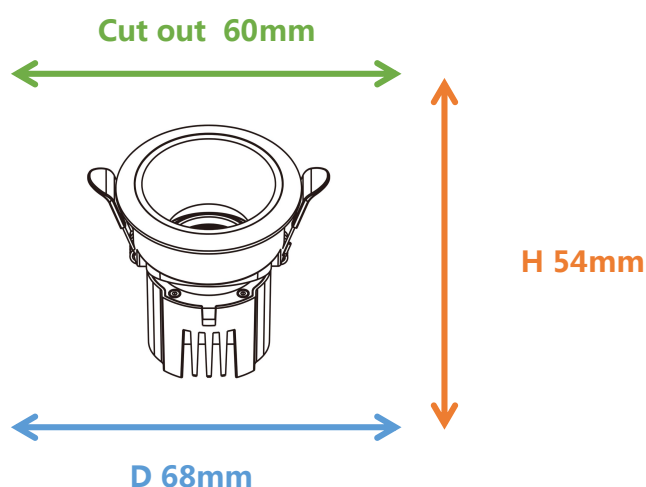

Photometrical data

Luminous flux $\pm 10\%$ (lm)	633 lm
Luminous efficacy	87 lm/w
Color temperature	4000K
Light color (designation)	Natural White
Color rendering index Ra	≥ 80
Standard deviation of color matching	≤ 5 SDCM
Luminous intensity/cd	2678
Flickering	Flicker free
Beam angle	25 °

4000K

Dimensions & Weight

Diameter (mm)	68
Height (mm)	54
Product weight (g)	214

Material & Colors

Product color	White frame and Gray housing
Housing color	White&Gray
Body material	Aluminum
Cover material	PC
Mercury content	0.0 mg

Application & Mounting

Ambient temperature range	-20°C~+45 °C
Temperature range at storage	-20°C~+60 °C
Type of connection	Screwless terminal
Type of protection	IP20
Dimmable	No
Mounting type	Recessed
Mounting location	Ceiling
Application environment	Indoor
Cut size (mm)	60
LED module replaceable	Not replaceable
With light source	Yes