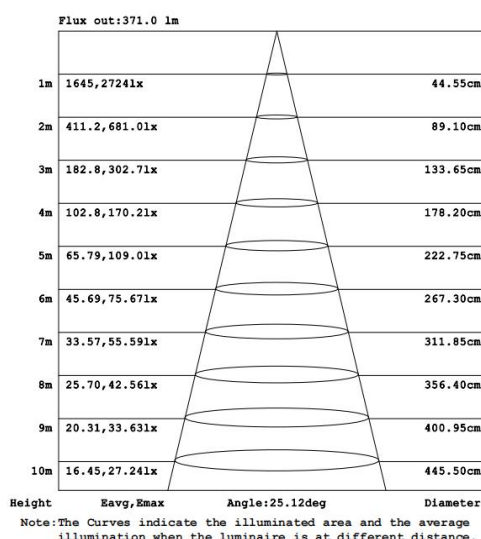

Features

- Warranty 5 years
- Good light transmission
- Small size, light weight, buckle design, easy to install
- Die-cast aluminum, good heat dissipation, reduce light decay

Electrical Data

Nominal wattage (W)	7W
Nominal Voltage (V)	220-240 V
Mains Frequency (Hz)	50
Nominal Current (mA)	60
LED Driver Current (mA)	300
LED Driver Voltage (VDC)	15-24
LED Driver Efficiency (%)	80%
Power Factor λ	0.55
Total harmonic distortion (%)	...
Operating mode	External LED driver

Photometrical data

Luminous flux $\pm 10\%$ (lm)	633 lm
Luminous efficacy	87 lm/w
Color temperature	4000K
Light color (designation)	Natural White
Color rendering index Ra	≥ 80
Standard deviation of color matching	≤ 5 SDCM
Luminous intensity/cd	2678
Flickering	Flicker free
Beam angle	25 °

4000K

Dimensions & Weight

Diameter (mm)	68
Height (mm)	54
Product weight (g)	214

Material & Colors

Product color	White frame and Gray housing
Housing color	White&Gray
Body material	Aluminum
Cover material	PC
Mercury content	0.0 mg