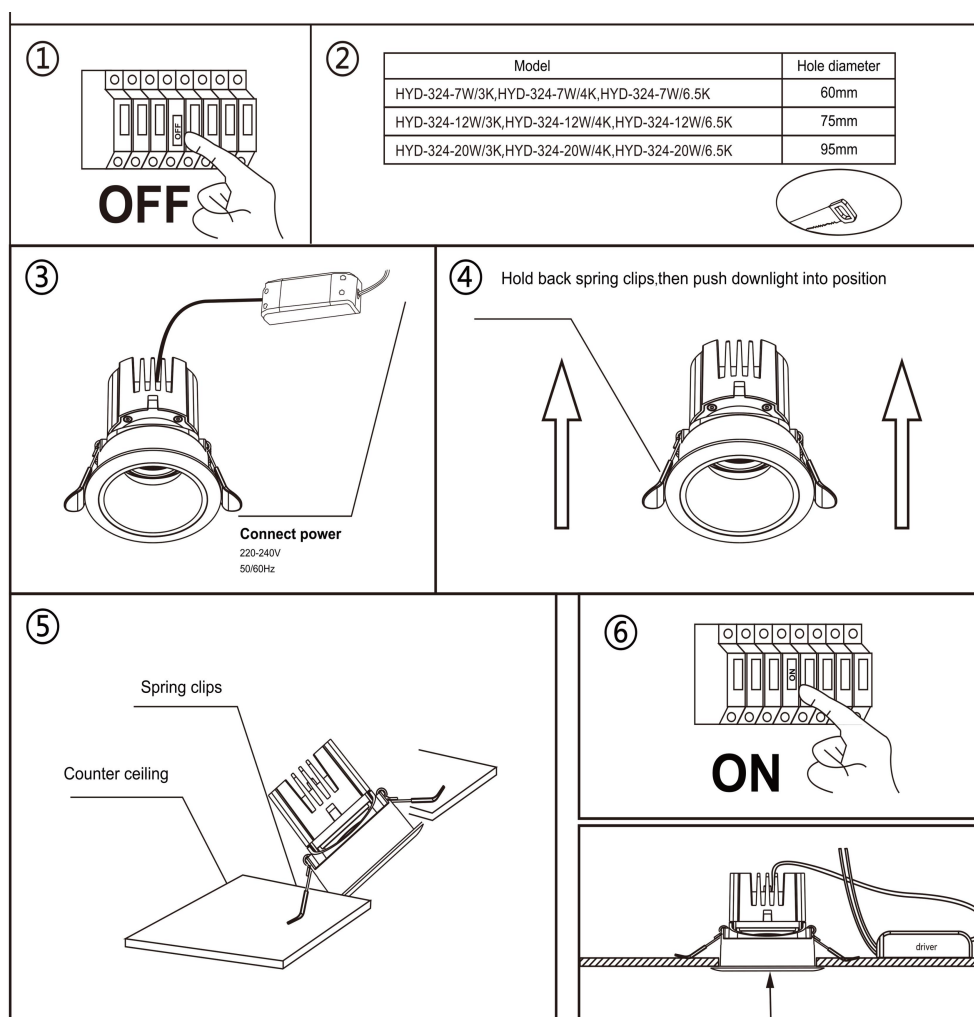

Certificates & Lifespan

Life (h)	50,000
Certificates	CB CE LVD EMC
Standards	ISO9001:2015

Logistical Data

Product code	Dimensions (L*W*H)	Pcs/ carton	G.W. kg	Volume CBM
HYD-324-7W	49*40.5*49 cm	100	...	0.09724
HYD-324-7W	48.5*25.5*41 cm	50	...	0.05071

Installation Method

Disclaimer

Subject to change without notice. Errors and omission excepted. Always make sure to use the most recent release.