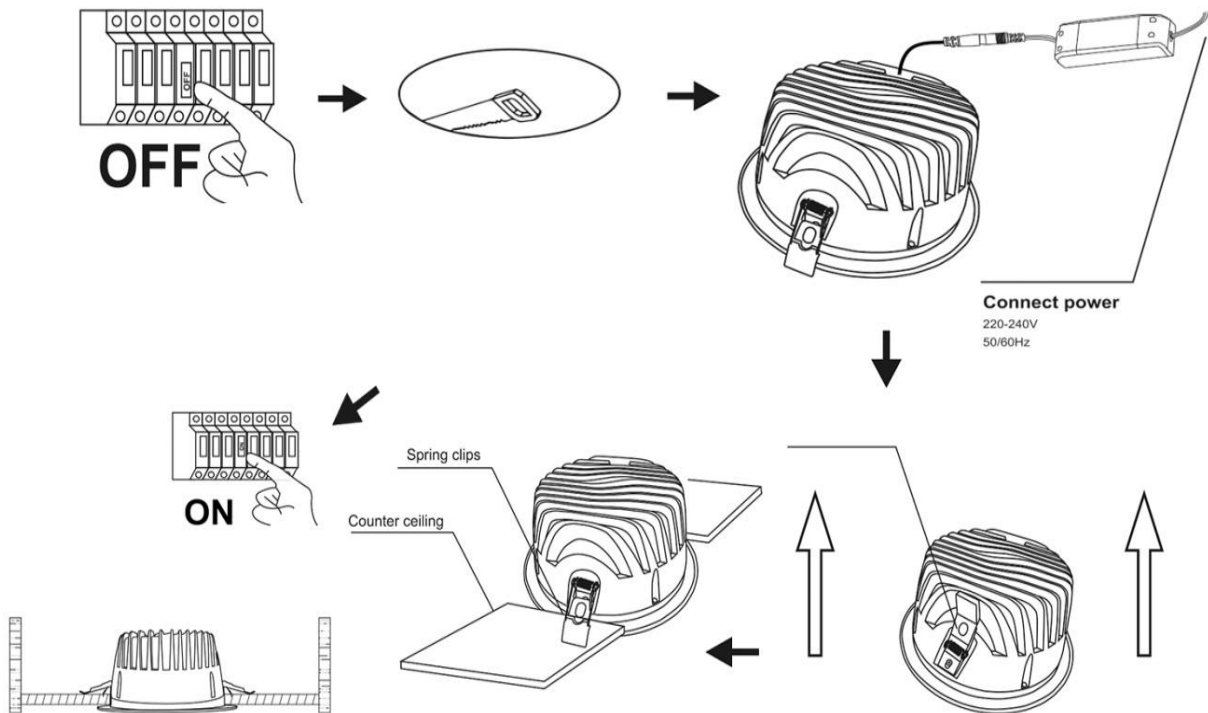

Certificates & Lifespan

Life (h)	50,000
Certificates	CB LVD EMC RoHS
Standards	ISO9001:2015

Logistical Data

Product code	Dimensions (L*W*H)	Pcs/ carton	G.W. kg	Volume CBM
HYD-219C-20W	57*38*56.5 cm	30	...	0.12238

Installation Method

Disclaimer

Subject to change without notice. Errors and omission excepted. Always make sure to use the most recent release