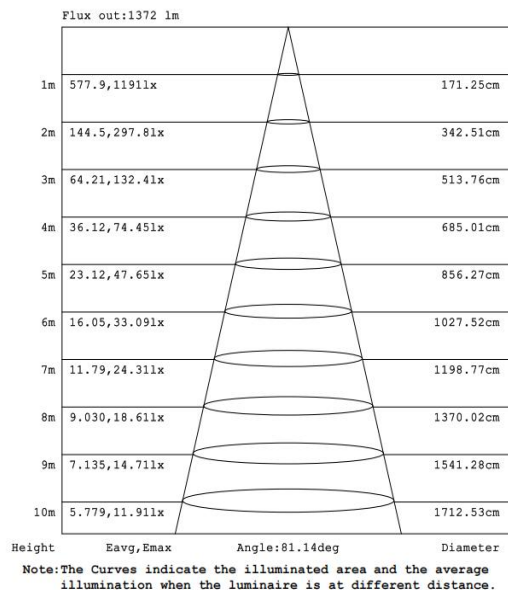

## Photometrical data

Luminous flux ±10% (lm)	2103 lm
Luminous efficacy	115 lm/w
Color temperature	<b>4000K</b>
Light color (designation)	Nature White
Color rendering index Ra	≥80
Standard deviation of color matching	≤5 SDCM
Luminous intensity/cd	1189
Flickering	Flicker free
Beam angle	82 °

Flux out:1372 lm

Height	Eavg, Emax	Angle:81.14deg	Diameter
1m	577.9,1191lx		171.25cm
2m	144.5,297.8lx		342.51cm
3m	64.21,132.4lx		513.76cm
4m	36.12,74.45lx		685.01cm
5m	23.12,47.65lx		856.27cm
6m	16.05,33.09lx		1027.52cm
7m	11.79,24.31lx		1198.77cm
8m	9.030,18.61lx		1370.02cm
9m	7.135,14.71lx		1541.28cm
10m	5.779,11.91lx		1712.53cm

Note: The Curves indicate the illuminated area and the average illumination when the luminaire is at different distance.

## Dimensions & Weight

Diameter (mm)	165
Height (mm)	90
Product weight (g)	...