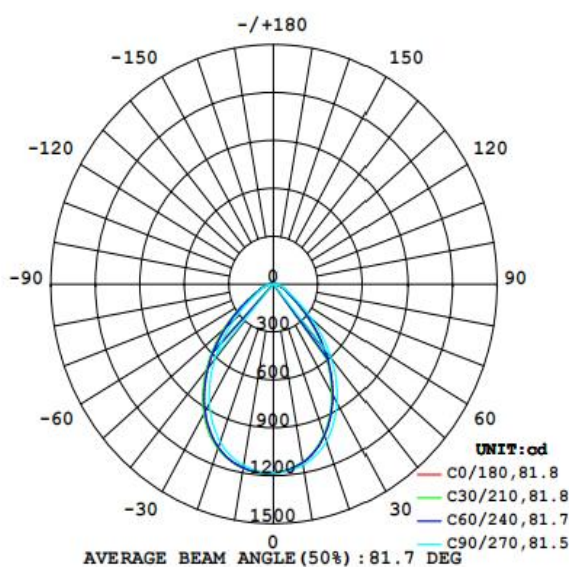

## Electrical Data

Nominal wattage (W)	<b>20 W</b>
Nominal Voltage (V)	220-240 V
Mains Frequency (Hz)	50
Nominal Current (mA)	143
LED Driver Current (mA)	500
LED Driver Voltage (V)	27-42
LED Driver Efficiency (%)	85%
Power Factor λ	0.55C
Total harmonic distortion (%)	...
Operating mode	External LED driver

## Photometrical data

Luminous flux ±10% (lm)	2103 lm
Luminous efficacy	115 lm/w
Color temperature	<b>4000K</b>
Light color (designation)	Nature White
Color rendering index Ra	≥80
Standard deviation of color matching	≤5 SDCM
Luminous intensity/cd	1189
Flickering	Flicker free
Beam angle	82 °

Flux out:1372 lm

Height	Eavg, Emax	Angle:81.14deg	Diameter
1m	577.9,1191lx		171.25cm
2m	144.5,297.8lx		342.51cm
3m	64.21,132.4lx		513.76cm
4m	36.12,74.45lx		685.01cm
5m	23.12,47.65lx		856.27cm
6m	16.05,33.09lx		1027.52cm
7m	11.79,24.31lx		1198.77cm
8m	9.030,18.61lx		1370.02cm
9m	7.135,14.71lx		1541.28cm
10m	5.779,11.91lx		1712.53cm

## Dimensions & Weight

Diameter (mm)	165
Height (mm)	90
Product weight (g)	...