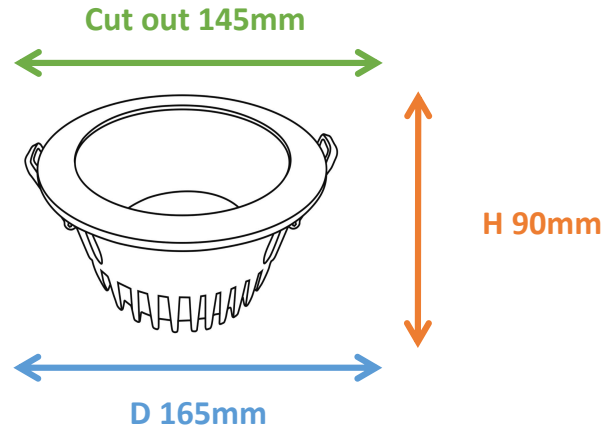

## Photometrical data

Luminous flux ±10% (lm)	2103 lm
Luminous efficacy	115 lm/w
Color temperature	<b>4000K</b>
Light color (designation)	Nature White
Color rendering index Ra	≥80
Standard deviation of color matching	≤5 SDCM
Luminous intensity/cd	1189
Flickering	Flicker free
Beam angle	82 °

Flux out:1372 lm

Height	Eavg, Emax	Angle:81.14deg	Diameter
1m	577.9,1191lx		171.25cm
2m	144.5,297.8lx		342.51cm
3m	64.21,132.4lx		513.76cm
4m	36.12,74.45lx		685.01cm
5m	23.12,47.65lx		856.27cm
6m	16.05,33.09lx		1027.52cm
7m	11.79,24.31lx		1198.77cm
8m	9.030,18.61lx		1370.02cm
9m	7.135,14.71lx		1541.28cm
10m	5.779,11.91lx		1712.53cm

Note: The Curves indicate the illuminated area and the average illumination when the luminaire is at different distance.

## Dimensions & Weight

Diameter (mm)	165
Height (mm)	90
Product weight (g)	...