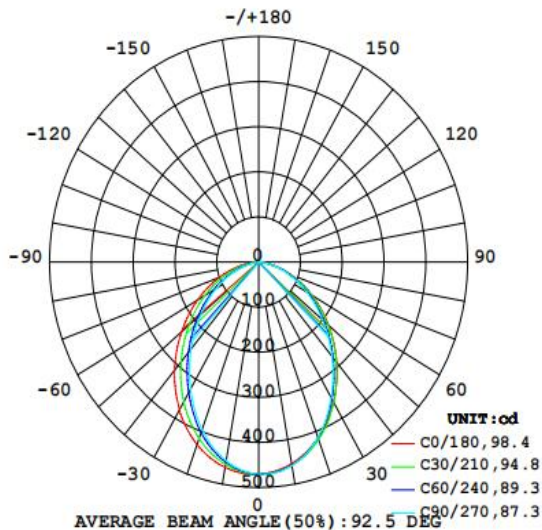

Photometrical data

| | |
|--------------------------------------|---------------|
| Luminous flux $\pm 10\%$ (lm) | 1053 lm |
| Luminous efficacy | 83 lm/w |
| Color temperature | 3000K |
| Light color (designation) | Warm White |
| Color rendering index Ra | ≥ 90 |
| Standard deviation of color matching | ≤ 5 SDCM |
| Luminous intensity/cd | 471 |
| Flickering | Flicker free |
| Beam angle | 93 ° |