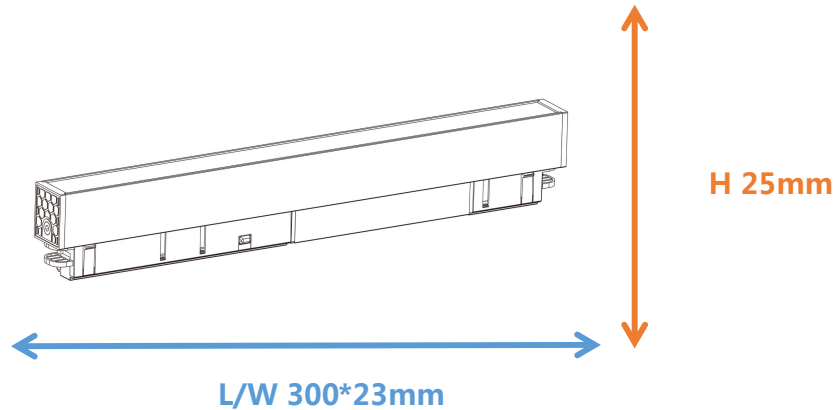

Photometrical data

| | |
|--------------------------------------|---------------|
| Luminous flux $\pm 10\%$ (lm) | 1053 lm |
| Luminous efficacy | 83 lm/w |
| Color temperature | 3000K |
| Light color (designation) | Warm White |
| Color rendering index Ra | ≥ 90 |
| Standard deviation of color matching | ≤ 5 SDCM |
| Luminous intensity/cd | 471 |
| Flickering | Flicker free |
| Beam angle | 93 ° |

3000K

Dimensions & Weight

| | |
|--------------------|--------|
| Diameter (mm) | 300*23 |
| Height (mm) | 25 |
| Product weight (g) | ... |

Material & Colors

| | |
|-----------------|----------|
| Product color | Black |
| Housing color | Black |
| Body material | Aluminum |
| Cover material | PC |
| Mercury content | 0.0 mg |