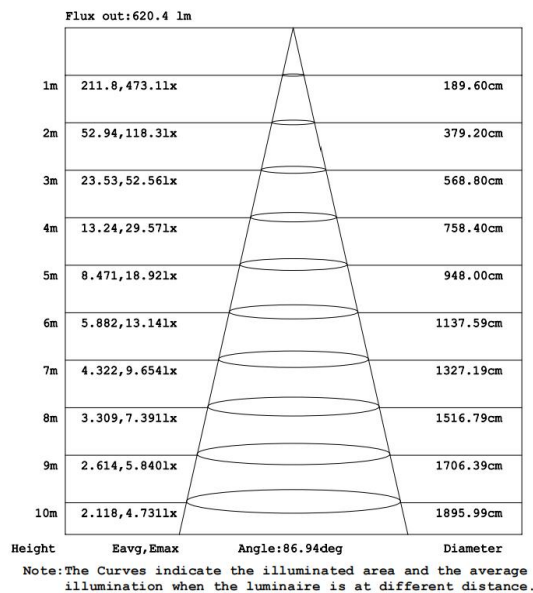

Photometrical data

| | |
|--------------------------------------|---------------|
| Luminous flux $\pm 10\%$ (lm) | 1053 lm |
| Luminous efficacy | 83 lm/w |
| Color temperature | 3000K |
| Light color (designation) | Warm White |
| Color rendering index Ra | ≥ 90 |
| Standard deviation of color matching | ≤ 5 SDCM |
| Luminous intensity/cd | 471 |
| Flickering | Flicker free |
| Beam angle | 93 ° |

3000K

Dimensions & Weight

| | |
|--------------------|--------|
| Diameter (mm) | 300*23 |
| Height (mm) | 25 |
| Product weight (g) | ... |

Material & Colors

| | |
|-----------------|----------|
| Product color | Black |
| Housing color | Black |
| Body material | Aluminum |
| Cover material | PC |
| Mercury content | 0.0 mg |