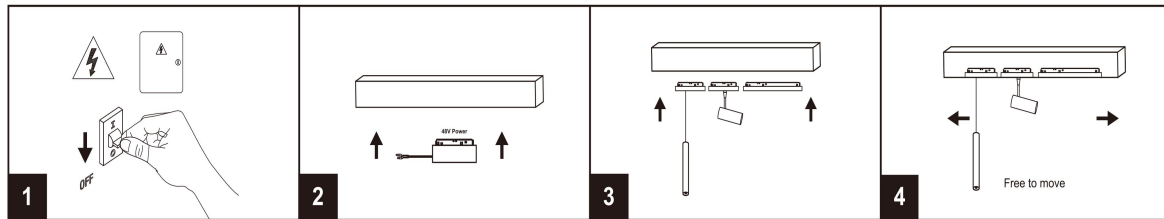

Certificates & Lifespan

Life (h)	30,000
Certificates	CB LVD EMC RoHS
Standards	ISO9001:2015

Logistical Data

Product code	Dimensions (L*W*H)	Pcs/ carton	G.W. kg	Volume CBM
HF22Y-P30-14W	32.5*27*32 cm	50	...	0.028

Installation Method

Disclaimer

Subject to change without notice. Errors and omission excepted. Always make sure to use the most recent release.